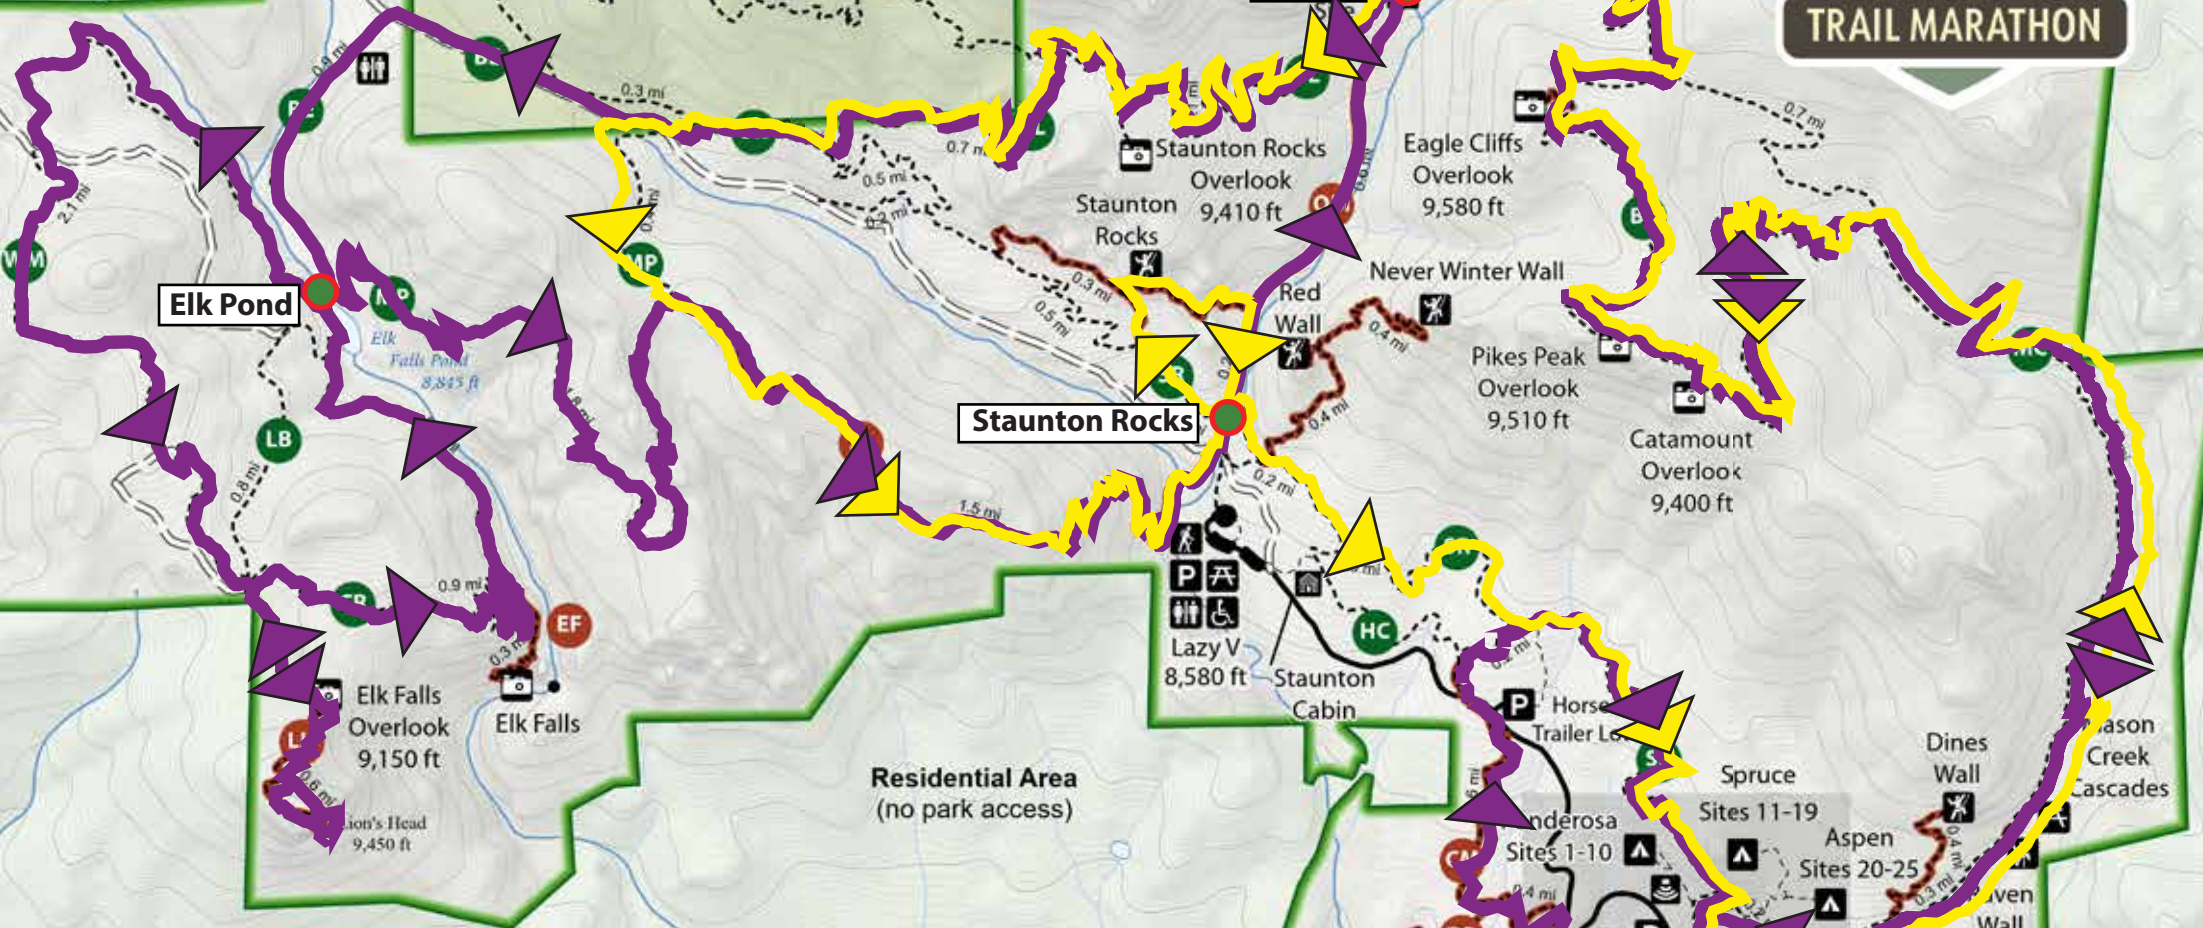

Staunton State Park

For current park conditions and event information please visit us on Facebook at facebook.com/visitStauntonStatePark

Forest Service
Administrative Road 103

PIKE N.F.*

STAUNTON S.P.
(no camping)

PIKE
NATIONAL
FOREST
(No E-bikes)
*Seasonal
closures
may apply

Aid Stations	Half	Full
Old Mill	6.2	8.4
Elk Pond 1	-	11.8
Elk Pond 2	-	16.8
Staunton Rocks	10.5	20.3
Finish	13.1	26.3